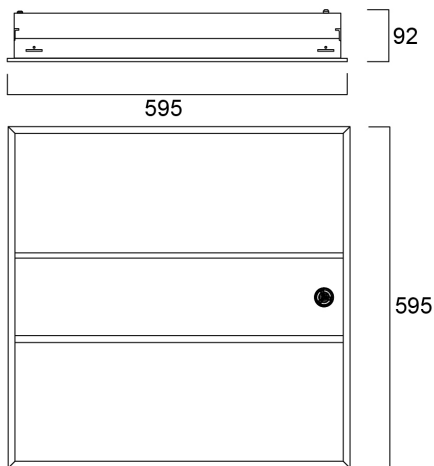

# OFFICELYTE 600 3000K HE SSA03

Item No: 2069516

Concord

Concord OFFICELYTE 600 3000K HE SSA03 is a high performance low glare luminaire for offices and education applications. Suitable for lay in, as well as for pull up, into concealed grid and plasterboard ceilings with our optional wedge accessory kits suitable. Optical solution is a combination of Tp(a) rated central prismatic and side diffusers. Painted steel housing with RAL 9016 finishing colour. 595x595x92mm dimensions. 3150lm luminous flux, 24.5W total power consumption, 129lm/W efficacy level, CRI80 3000K (Warm white) LED light sources with chromaticity tolerance of 3-step MacAdam ellipse. Conforming to EN 12464-1 for indoor work places, UGR<19. IK03 impact resistance, IP20 ingress protection level. IEC Class II electrical protection. Photobiological Risk Group 0. Lifespan 93k hours at L80B50. Glow Wire test 650°C. SylSmart Connected enabled with integrated sensor.

### Dimensions (mm)

## Packaging

|                                       |                |
|---------------------------------------|----------------|
| Product EAN number                    | 5025768695164  |
| Packaging single length / height (cm) | 67.0           |
| Packaging single width (cm)           | 10.0           |
| Packaging single depth (cm)           | 61.5           |
| DUN14 (inner)                         | 05025768695164 |
| Units per outer package               | 1              |
| Packaging outer length / height (cm)  | 67.0           |
| Packaging outer width (cm)            | 10.0           |
| Packaging outer depth (cm)            | 61.5           |