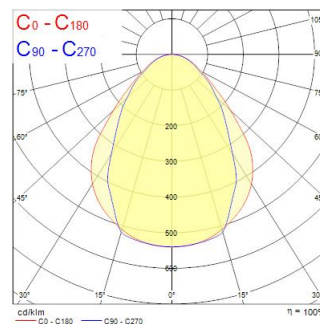

# OFFICELYTE 600 3000K HE SSA03

Item No: 2069516

Concord

Concord OFFICELYTE 600 3000K HE SSA03 is a high performance low glare luminaire for offices and education applications. Suitable for lay in, as well as for pull up, into concealed grid and plasterboard ceilings with our optional wedge accessory kits suitable. Optical solution is a combination of Tp(a) rated central prismatic and side diffusers. Painted steel housing with RAL 9016 finishing colour. 595x595x92mm dimensions. 3150lm luminous flux, 24.5W total power consumption, 129lm/W efficacy level, CRI80 3000K (Warm white) LED light sources with chromaticity tolerance of 3-step MacAdam ellipse. Conforming to EN 12464-1 for indoor work places, UGR<19. IK03 impact resistance, IP20 ingress protection level. IEC Class II electrical protection. Photobiological Risk Group 0. Lifespan 93k hours at L80B50. Glow Wire test 650°C. SylSmart Connected enabled with integrated sensor.

### Dimensions (mm)

### Photometrics

| Distance [m] | Cone diameter [m] | Beam diameter [m] | Beam angle [°] | Illuminance [lx] |
|--------------|-------------------|-------------------|----------------|------------------|
| 0.5          | 0.72<br>0.95      | 0.72<br>0.95      | 35°<br>43°     | 6000<br>1800     |
| 1.0          | 1.43<br>1.90      | 1.43<br>1.90      | 35°<br>43°     | 1700<br>480      |
| 1.5          | 2.15<br>2.85      | 2.15<br>2.85      | 35°<br>43°     | 786<br>200       |
| 2.0          | 2.85<br>3.80      | 2.85<br>3.80      | 35°<br>43°     | 425<br>114       |
| 2.5          | 3.58<br>4.74      | 3.58<br>4.74      | 35°<br>43°     | 272<br>82        |
| 3.0          | 4.30<br>5.69      | 4.30<br>5.69      | 35°<br>43°     | 189<br>61        |