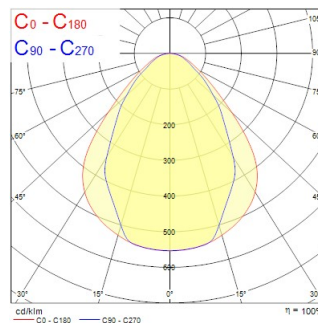

Technical Assets

Dimensions (mm)

Photometrics

Distance [m]	Cone diameter [m]	Beam diameter [m]	Beam diameter [ft]	Beam diameter [in]	Illuminance [lx]
0.5	0.71 0.96	0.71 0.96	2.33 3.15	9.25 12.40	7537 2002 1400
1.0	1.43 1.95	1.43 1.95	4.66 6.37	18.50 25.00	1909 598 351
1.5	2.14 2.93	2.14 2.93	7.00 9.55	27.56 37.50	649 239 157
2.0	2.85 3.90	2.85 3.90	9.38 12.79	36.57 50.00	477 158 98
2.5	3.57 4.88	3.57 4.88	11.71 15.84	45.58 62.50	308 91 58
3.0	4.28 5.86	4.28 5.86	14.04 19.00	54.59 75.00	212 57 39

Distance [m] Cone diameter [m] Beam diameter [ft] Beam diameter [in] Illuminance [lx]

— C0 - C180 (Half beam angle: 88.0°)
— C90 - C270 (Half beam angle: 71.0°)

OFFICELYTE 1200 4000K HE DALI EMPRO

Item No: 2069525

Optical data

Fixture luminous flux (lm)	3450
Luminaire efficacy (lm/W)	113
Correlated colour temperature (k)	4000
Light colour	Neutral White
CRI (Ra)	80
Colour Variation Initial (SDCM)	SDCM3
Beam Angle (°)	80
Distribution type	Symmetric
Glare control	< 19
Photobiological Risk Group	RG1
Luminous flux (emergency) (lm)	360