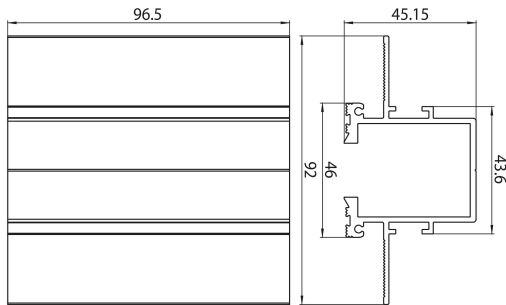

# Lytespan Trimless End Feed Cover White s-9001/tr-w

Item No: 2070345

Concord

Lytespan Trimless Recessed Track accessory. Trimless cover for end feed. Extruded aluminium body. White. Compatible with Lytespan Trimless Recessed Track only.

### Dimensions (mm)

### Physical data

Housing colour	White
Nominal Product Length (mm)	92
Nominal Product Width (mm)	45
Nominal Product Height (mm)	96.5
Weight (kg)	0.8

## Packaging

Product EAN number	5025768703456
Packaging single length / height (cm)	100.0
Packaging single width (cm)	46.0
Packaging single depth (cm)	10.0
DUN14 (inner)	05025768703456
Units per outer package	50
Packaging outer length / height (cm)	100.0
Packaging outer width (cm)	46.0
Packaging outer depth (cm)	10.0