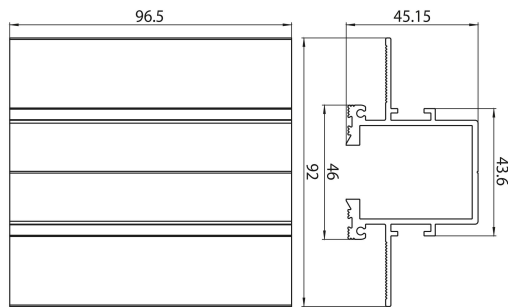

Technical Assets

Dimensions (mm)

Photometrics

General data

Product name	Lytespan Trimless End Feed Cover Black s-9001/tr-b
Technology	Non - Electrical Device
Accessory type	Mounting
Type of accessory	Installation housing
Housing	Aluminium
Mount	Ceiling recessed mounting, Wall surface mounted, Track mounting
General application	Hospitality, Museums & Galleries, Office
ETIM Class	EC002557
Warranty	5 years

Physical data

Housing colour	Black
Nominal Product Length (mm)	92
Nominal Product Width (mm)	45
Nominal Product Height (mm)	96.5
Weight (kg)	0.8