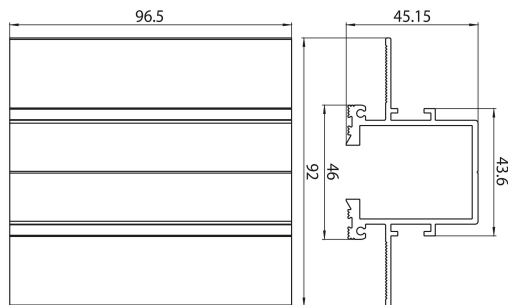

Lytespan Trimless Cover Right+Left White s-9011/tr-w

Item No: 2070347

Concord

Lytespan Trimless Recessed Track accessory. Trimless cover for L joint connector. Extruded aluminium body. White. Compatible with Lytespan Trimless Recessed Track only.

Technical Assets

Dimensions (mm)

Photometrics

General data

Product name	Lytespan Trimless Cover Right+Left White s-9011/tr-w
Technology	Non - Electrical Device
Accessory type	Mounting
Type of accessory	Installation housing
Housing	Aluminium
Mount	Ceiling recessed mounting, Wall surface mounted, Track mounting
General application	Hospitality, Museums & Galleries, Office
ETIM Class	EC002557
Warranty	5 years

Physical data

Housing colour	White
Nominal Product Length (mm)	92
Nominal Product Width (mm)	45
Nominal Product Height (mm)	96.5
Weight (kg)	1.0

Lytespan Trimless Cover Right+Left White s-901 1/tr-w

Item No: 2070347

Concord

Packaging

Product EAN number	5025768703470
Packaging single length / height (cm)	100.0
Packaging single width (cm)	130.0
Packaging single depth (cm)	10.0
DUN14 (inner)	05025768703470
Units per outer package	50
Packaging outer length / height (cm)	100.0
Packaging outer width (cm)	130.0
Packaging outer depth (cm)	10.0