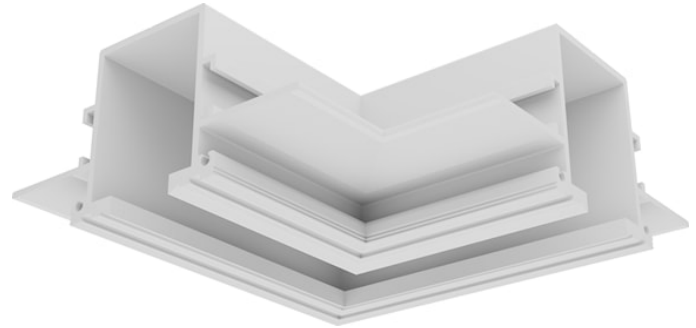

Lytespan Trimless Cover Right+Left White s-9011/tr-w

Item No: 2070347

Concord

Lytespan Trimless Recessed Track accessory. Trimless cover for L joint connector. Extruded aluminium body. White. Compatible with Lytespan Trimless Recessed Track only.

Technical Assets

Dimensions (mm)

Photometrics

General data

Product name	Lytespan Trimless Cover Right+Left White s-9011/tr-w
Technology	Non - Electrical Device
Accessory type	Mounting
Type of accessory	Installation housing
Housing	Aluminium
Mount	Ceiling recessed mounting, Wall surface mounted, Track mounting
General application	Hospitality, Museums & Galleries, Office
ETIM Class	EC002557
Warranty	5 years

Physical data

Housing colour	White
Nominal Product Length (mm)	92
Nominal Product Width (mm)	45
Nominal Product Height (mm)	96.5
Weight (kg)	1.0

Lytespan Trimless Cover Right+Left White s-901 1/tr-w

Item No: 2070347