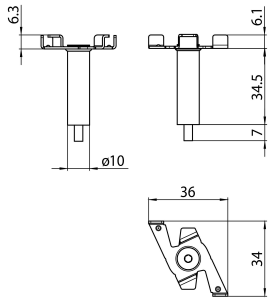

### Dimensions (mm)

### Physical data

Housing colour	Black
Nominal Product Length (mm)	36
Nominal Product Width (mm)	34
Nominal Product Height (mm)	47.1
Weight (kg)	0.5

### Packaging

Product EAN number	5025768703548
Packaging single length / height (cm)	16.0
Packaging single width (cm)	16.0
Packaging single depth (cm)	4.0
DUN14 (inner)	05025768703548
Units per outer package	1
Packaging outer length / height (cm)	16.0
Packaging outer width (cm)	16.0
Packaging outer depth (cm)	4.0