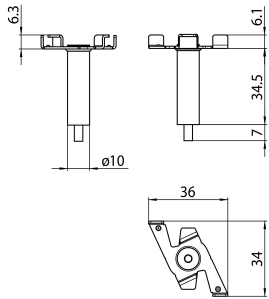

Technical Assets

Dimensions (mm)

Photometrics