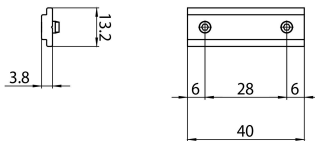

### Dimensions (mm)

### Physical data

Housing colour	Black
Nominal Product Length (mm)	40
Nominal Product Width (mm)	13.2
Nominal Product Height (mm)	3.8
Weight (kg)	0.3

## Packaging

Product EAN number	5025768703609
Packaging single length / height (cm)	16.0
Packaging single width (cm)	16.0
Packaging single depth (cm)	4.0
DUN14 (inner)	05025768703609
Units per outer package	1
Packaging outer length / height (cm)	16.0
Packaging outer width (cm)	16.0
Packaging outer depth (cm)	4.0