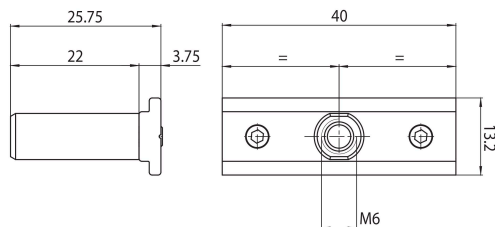

### Dimensions (mm)

### Physical data

Housing colour	Black
Nominal Product Length (mm)	40
Nominal Product Width (mm)	13.2
Nominal Product Height (mm)	22
Weight (kg)	0.3

## Packaging

Product EAN number	5025768703647
Packaging single length / height (cm)	16.0
Packaging single width (cm)	16.0
Packaging single depth (cm)	4.0
DUN14 (inner)	05025768703647
Units per outer package	1
Packaging outer length / height (cm)	16.0
Packaging outer width (cm)	16.0
Packaging outer depth (cm)	4.0