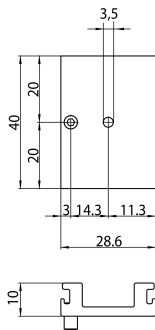

### Dimensions (mm)

### Physical data

Housing colour	Silver
Nominal Product Length (mm)	40
Nominal Product Width (mm)	28.6
Nominal Product Height (mm)	10
Weight (kg)	0.3

### Packaging

Product EAN number	5025768703746
Packaging single length / height (cm)	16.0
Packaging single width (cm)	16.0
Packaging single depth (cm)	4.0
DUN14 (inner)	05025768703746
Units per outer package	1
Packaging outer length / height (cm)	16.0
Packaging outer width (cm)	16.0
Packaging outer depth (cm)	4.0