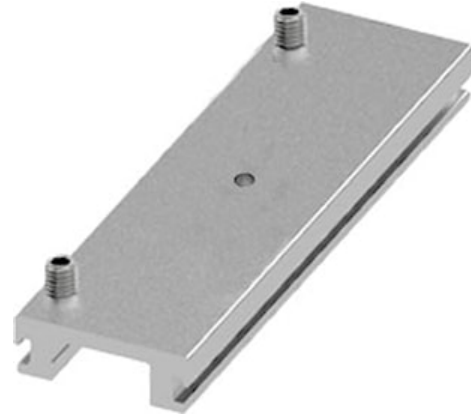

# Lytespan H-Track in-row Junction s-9000/122-sv-h

Item No: 2070374

Concord

Lytespan H-Track accessory. Junction bracket for suspensions, in aluminum. Silver. Compatible with Lytespan H-Track only.

### Physical data

Housing colour	Silver
Nominal Product Length (mm)	40
Nominal Product Width (mm)	28.6
Nominal Product Height (mm)	10
Weight (kg)	0.3