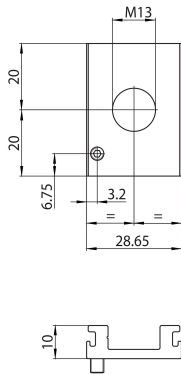

Lytespan H-Tr Med Susp M13 Bracket s-9000/122-M13-h

Item No: 2070380

Concord

Lytespan H-Track accessory. M13 threaded junction bracket for suspensions, in aluminum. Silver. Compatible with Lytespan H-Track only.

Technical Assets

Dimensions (mm)

Photometrics

Lytespan H-Tr Med Susp M13 Bracket s-9000/122-M13-h

Item No: 2070380

Concord

General data

Product name	Lytespan H-Tr Med Susp M13 Bracket s-9000/122-M13-h
Technology	Non - Electrical Device
Accessory type	Mounting
Type of accessory	Pendant bracket
Housing	Aluminium
Mount	Suspended
General application	Hospitality, Museums & Galleries, Office
ETIM Class	EC002557
Warranty	5 years

Physical data

Housing colour	Silver
Nominal Product Length (mm)	40
Nominal Product Width (mm)	28.6
Nominal Product Height (mm)	10
Weight (kg)	0.3

Packaging

Product EAN number	5025768703807
Packaging single length / height (cm)	16.0
Packaging single width (cm)	16.0
Packaging single depth (cm)	4.0
DUN14 (inner)	05025768703807
Units per outer package	20
Packaging outer length / height (cm)	16.0
Packaging outer width (cm)	16.0
Packaging outer depth (cm)	4.0