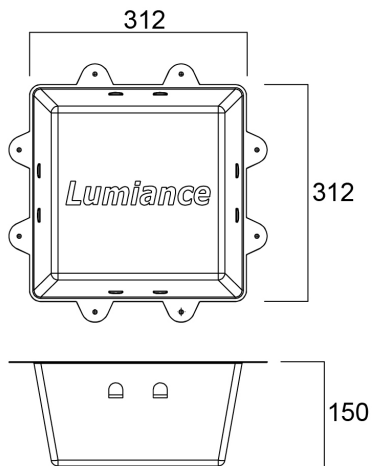

# Recess Box Small 300X300X150MM

Item No: 3007940

**SYLVANIA**

**PRO**<sup>TM</sup>

Insulation recess box small 300X300X150 protect transformers, fixtures and building parts against overheating. The boxes are made of flame retardant red polypropylene. They are suitable for mounting on normally flammable materials such as wood. To comply with safety standards, a fixture of max Wattage of 35W can be used. Other fixtures can also be used in combination with these boxes, provided that the minimum recess dimensions and maximum Wattages specified for those fixtures in insulated ceilings are respected.

### Dimensions (mm)

# Recess Box Small 300X300X150MM

Item No: 3007940

**SYLVANIA**

## Packaging

Product EAN number	8711971079408
Packaging single length / height (cm)	40.0
Packaging single width (cm)	40.0
Packaging single depth (cm)	4.0
DUN14 (inner)	18711971079405
Units per outer package	10
Packaging outer length / height (cm)	40.0
Packaging outer width (cm)	40.0
Packaging outer depth (cm)	4.0