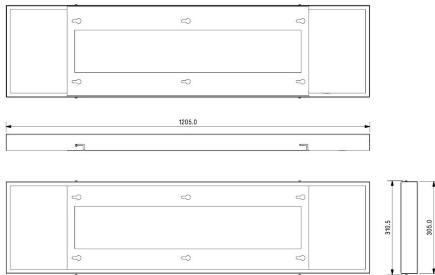

# FLAT PANEL 1200 SM FRAME

Item No: 3036807

**SYLVANIA**

Surface Mount Accessory for 1200x300 panels. Size of frame 1205x310x54mm.

## Technical Assets

Dimensions (mm)

Photometrics

## Physical data

Housing colour	White
Nominal Product Length (mm)	602
Nominal Product Width (mm)	310
Nominal Product Height (mm)	54
Weight (kg)	4.82

## Packaging

Product EAN number	8711971368076
Packaging single length / height (cm)	122.3
Packaging single width (cm)	31.57
Packaging single depth (cm)	6.07
DUN14 (inner)	18711971368073
Units per outer package	3
Packaging outer length / height (cm)	124.4
Packaging outer width (cm)	33.2
Packaging outer depth (cm)	19.6