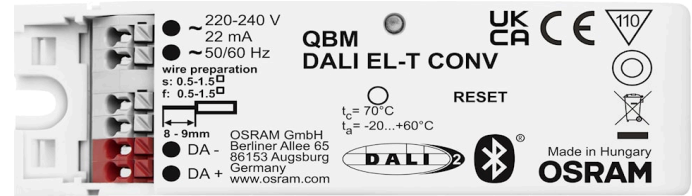

# SYLSMART QBM DALI EL-T CONV SSA

Item No: 9041512

**SYLVANIA**

The SylSmart QBM EL-T Converter allows you to incorporate DALI luminaires and DALI controlled Emergency Luminaires into your SylSmart Connected lighting system (max recommended devices 8)

### Dimensions (mm)