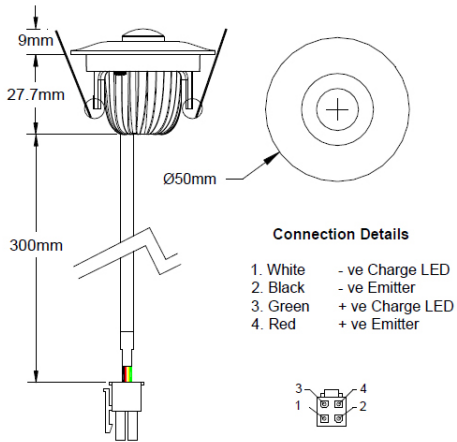

ROUTELED 3W OPEN AREA WHT S/TEST

Item No: 9154068

Concord

Stand alone emergency luminaire downlight with Self Test facility. Includes Corridor lens, module (inverter) with 3.6v 4ah Ni-Cad batteries. 24hr recharge time. 1000mA discharge current. 700mA output current. Module size is 152x26.5x28.5mm - battery size is 38x270mm (Type 8). Module weight 150gm/battery weight 400gm.

Technical Assets

Dimensions (mm)

Photometrics

ROUTELED 3W OPEN AREA WHT S/TEST

Item No: 9154068

Concord

General data

Product name	ROUTELED 3W OPEN AREA WHT S/TEST
Technology	LED
Housing	PC Polycarbonate
Mount	Ceiling recessed mounting
Environment	Internal
General application	Education, Hospitality, Office, Retail
ETIM Class	EC001957
Warranty	3 years

Optical data

Fixture luminous flux (lm)	207
Correlated colour temperature (k)	6000
Light colour	Daylight
Adjustable chromaticity	N
Beam Angle (°)	110

Electrical data

Emergency mode	Non-maintained
Emergency duration (h)	3
Drive current (mA)	700

Physical data

IP rating	IP20
Weight (kg)	1.1
Recessed Depth (mm)	40

Packaging

Packaging single length / height (cm)	20.0
Packaging single width (cm)	20.0
Packaging single depth (cm)	5.0
Units per outer package	1
Packaging outer length / height (cm)	20.0
Packaging outer width (cm)	20.0
Packaging outer depth (cm)	5.0