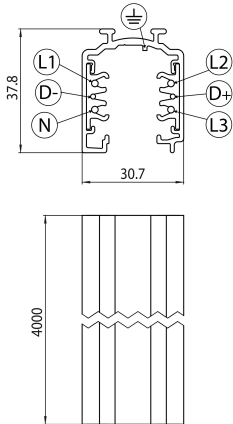

OneTrack 4m White Carton Tube 9000a-4/w-st

Item No: 9200504

SYLVANIA

PROTM

Onetrack - 3 circuit track + 2 circuit control L1/L2/L3/Neutral/ground 16A/440V + D+/D- 2x1A/50V FELV AC, DALI, DMX, 1-10V etc. compatible, circuits can be controlled individually, aluminum body, suitable for surface and suspended mounting, 4000 x 30.7 x 37.8 mm (L x W x H), white (RAL 9010). Single carton tube packaging.

Technical Assets

Dimensions (mm)

Photometrics

OneTrack 4m White Carton Tube 9000a-4/w-st

Item No: 9200504

SYLVANIA

General data

Product name	OneTrack 4m White Carton Tube 9000a-4/w-st
Technology	Non - Electrical Device
Accessory type	Electrical
Type of accessory	Track
Housing	Aluminium
Mount	Suspended, Ceiling surface mounting, Wall surface mounted
General application	Museums & Galleries, Office
ETIM Class	EC000101
Warranty	5 years

Electrical data

Primary Supply/Product voltage - min (V)	220
Primary Supply/Product voltage - max (V)	240
Electrical protection	Class I

Physical data

Housing colour	White
Nominal Product Length (mm)	4000
Nominal Product Width (mm)	30.7
Nominal Product Height (mm)	37.8
Weight (kg)	4.07

Packaging

Product EAN number	4012289005047
Packaging single length / height (cm)	406.0
Packaging single width (cm)	5.4
Packaging single depth (cm)	5.4
Units per outer package	1
Packaging outer length / height (cm)	406.0
Packaging outer width (cm)	5.4
Packaging outer depth (cm)	5.4