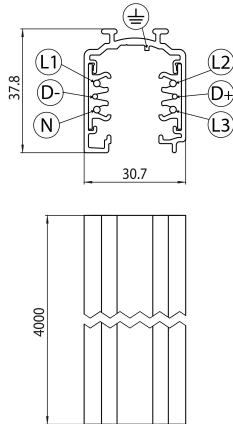

OneTrack 4m Black Carton Tube 9000a-4/b-st

Item No: 9200508

SYLVANIA

PROTM

Onetrack - 3 circuit track + 2 circuit control L1/L2/L3/Neutral/ground 16A/440V + D+/D- 2x1A/50V FELV AC, DALI, DMX, 1-10V etc. compatible, circuits can be controlled individually, aluminum body, suitable for surface and suspended mounting, 4000 x 30.7 x 37.8 mm (L x W x H), black (RAL 9005). Singular carton tube packaging.

Technical Assets

Dimensions (mm)

Photometrics

OneTrack 4m Black Carton Tube 9000a-4/b-st

Item No: 9200508

SYLVANIA

General data

Product name	OneTrack 4m Black Carton Tube 9000a-4/b-st
Technology	Non - Electrical Device
Accessory type	Electrical
Type of accessory	Track
Housing	Aluminium
Mount	Suspended, Ceiling surface mounting, Wall surface mounted
General application	Museums & Galleries, Office
ETIM Class	EC000101
Warranty	5 years

Electrical data

Primary Supply/Product voltage - min (V)	220
Primary Supply/Product voltage - max (V)	240
Electrical protection	Class I

Physical data

Housing colour	Black
Nominal Product Length (mm)	4000
Nominal Product Width (mm)	30.7
Nominal Product Height (mm)	37.8
Weight (kg)	4.07

Packaging

Product EAN number	4012289005085
Packaging single length / height (cm)	406.0
Packaging single width (cm)	5.4
Packaging single depth (cm)	5.4
Units per outer package	1
Packaging outer length / height (cm)	406.0
Packaging outer width (cm)	5.4
Packaging outer depth (cm)	5.4