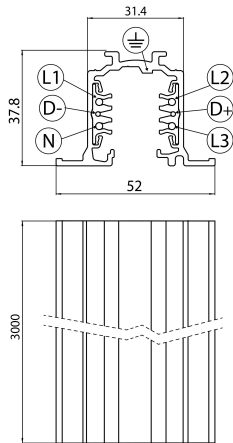

# OneTrack Recess 3m White Carton Tube 9000-3/w-r

Item No: 9200603

**SYLVANIA**

**PRO**<sup>TM</sup>

OneTrack Recessed - 3 circuit track + 2 circuit control L1/L2/L3/Neutral/ground 16A/440V + D+/D- 2x1A/50V FELV AC, DALI, DMX, 1-10V etc. compatible, circuits can be controlled individually, aluminum body, suitable for recessed mounting, 3000 x 30.7 x 37.8 mm (L x W x H), white (RAL 9010). Singular carton tube packaging.

### Dimensions (mm)

## Physical data

Housing colour	White
Nominal Product Length (mm)	3000
Nominal Product Width (mm)	52
Nominal Product Height (mm)	37.8
Weight (kg)	3.41

## Packaging

Product EAN number	4012289006037
Packaging single length / height (cm)	306.0
Packaging single width (cm)	6.2
Packaging single depth (cm)	6.2
Units per outer package	1
Packaging outer length / height (cm)	306.0
Packaging outer width (cm)	5.4
Packaging outer depth (cm)	5.4