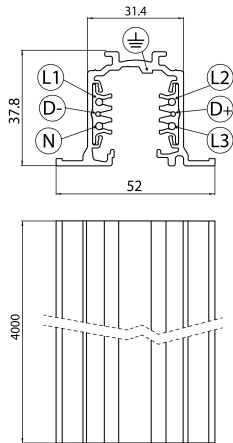

ONETRACK RECESS 4M WHITE CARTON TUBE 9000-4/W-R

Item No: 9200604

SYLVANIA

PROTM

OneTrack Recessed - 3 circuit track + 2 circuit control L1/L2/L3/Neutral/ground 16A/440V + D+/D- 2x1A/50V FELV AC, DALI, DMX, 1-10V etc. compatible, circuits can be controlled individually, aluminum body, suitable for recessed mounting, 4000 x 30.7 x 37.8 mm (L x W x H), white (RAL 9010). Singular carton tube packaging.

Technical Assets

Dimensions (mm)

Photometrics

ONETRACK RECESS 4M WHITE CARTON TUBE 9000-4/W-R

Item No: 9200604

General data

Product name	ONETRACK RECESS 4M WHITE CARTON TUBE 9000-4/W-R
Technology	Accessory
Accessory type	Electrical
Type of accessory	Track
Housing	Aluminium
Mount	Ceiling recessed mounting, Wall recessed
General application	Museums & Galleries, Office
ETIM Class	EC000101
Warranty	5 years

Electrical data

Primary Supply/Product voltage - min (V)	220
Primary Supply/Product voltage - max (V)	240
Electrical protection	Class I

Physical data

Housing colour	White
Nominal Product Length (mm)	4000
Nominal Product Width (mm)	52
Nominal Product Height (mm)	37.8
Weight (kg)	4.55

Packaging

Product EAN number	4012289006044
Packaging single length / height (cm)	406.0
Packaging single width (cm)	6.2
Packaging single depth (cm)	6.2
Units per outer package	1
Packaging outer length / height (cm)	406.0
Packaging outer width (cm)	5.4
Packaging outer depth (cm)	5.4