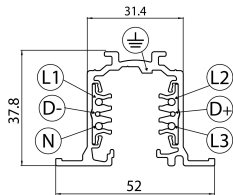

OneTrack Recess 1m Black Carton Tube 9000-1/b-r

Item No: 9200605

SYLVANIA

PROTM

OneTrack Recessed - 3 circuit track + 2 circuit control L1/L2/L3/Neutral/ground 16A/440V + D+/D- 2x1A/50V FELV AC, DALI, DMX, 1-10V etc. compatible, circuits can be controlled individually, aluminum body, suitable for recessed mounting, 1000 x 30.7 x 37.8 mm (L x W x H), black (RAL 9005). Singular carton tube packaging.

Technical Assets

Dimensions (mm)

Photometrics

OneTrack Recess 1m Black Carton Tube 9000-1/b-r

Item No: 9200605

SYLVANIA

General data

Product name	OneTrack Recess 1m Black Carton Tube 9000-1/b-r
Technology	Non - Electrical Device
Accessory type	Electrical
Type of accessory	Track
Housing	Aluminium
Mount	Ceiling recessed mounting, Wall recessed
General application	Museums & Galleries, Office
ETIM Class	EC000101
Warranty	5 years

Electrical data

Primary Supply/Product voltage - min (V)	220
Primary Supply/Product voltage - max (V)	240
Electrical protection	Class I

Physical data

Housing colour	Black
Nominal Product Length (mm)	1000
Nominal Product Width (mm)	52
Nominal Product Height (mm)	37.8
Weight (kg)	1.14

Packaging

Product EAN number	4012289006051
Packaging single length / height (cm)	106.0
Packaging single width (cm)	6.2
Packaging single depth (cm)	6.2
Units per outer package	1
Packaging outer length / height (cm)	106.0
Packaging outer width (cm)	5.4
Packaging outer depth (cm)	5.4