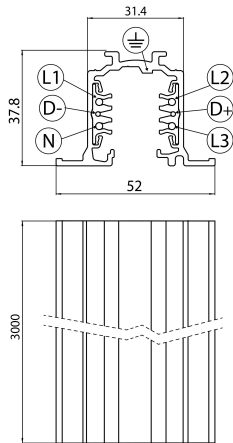

OneTrack Recess 3m Black Carton Tube 9000-3/b-r

Item No: 9200607

SYLVANIA

PROTM

OneTrack Recessed - 3 circuit track + 2 circuit control L1/L2/L3/Neutral/ground 16A/440V + D+/D- 2x1A/50V FELV AC, DALI, DMX, 1-10V etc. compatible, circuits can be controlled individually, aluminum body, suitable for recessed mounting, 3000 x 30.7 x 37.8 mm (L x W x H), black (RAL 9005). Singular carton tube packaging.

Technical Assets

Dimensions (mm)

Photometrics

OneTrack Recess 3m Black Carton Tube 9000-3/b-r

Item No: 9200607

SYLVANIA

General data

Product name	OneTrack Recess 3m Black Carton Tube 9000-3/b-r
Technology	Non - Electrical Device
Accessory type	Electrical
Type of accessory	Track
Housing	Aluminium
Mount	Ceiling recessed mounting, Wall recessed
General application	Museums & Galleries, Office
ETIM Class	EC000101
Warranty	5 years

Electrical data

Primary Supply/Product voltage - min (V)	220
Primary Supply/Product voltage - max (V)	240
Electrical protection	Class I

Physical data

Housing colour	Black
Nominal Product Length (mm)	3000
Nominal Product Width (mm)	52
Nominal Product Height (mm)	37.8
Weight (kg)	3.41

Packaging

Product EAN number	4012289006075
Packaging single length / height (cm)	306.0
Packaging single width (cm)	6.2
Packaging single depth (cm)	6.2
Units per outer package	1
Packaging outer length / height (cm)	306.0
Packaging outer width (cm)	5.4
Packaging outer depth (cm)	5.4