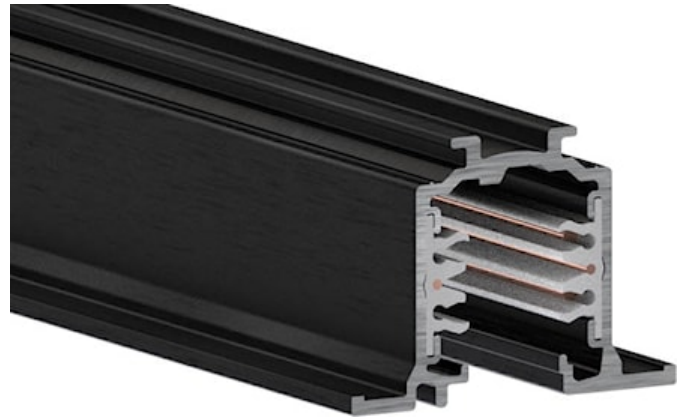

ONETRACK RECESS 4M BLACK CARTON TUBE 9000-4/B-R

Item No: 9200608

SYLVANIA

PROTM

OneTrack Recessed - 3 circuit track + 2 circuit control L1/L2/L3/Neutral/ground 16A/440V + D+/D- 2x1A/50V FELV AC, DALI, DMX, 1-10V etc. compatible, circuits can be controlled individually, aluminum body, suitable for recessed mounting, 4000 x 30.7 x 37.8 mm (L x W x H), black (RAL 9005). Singular carton tube packaging.

Technical Assets

Dimensions (mm)

Photometrics

ONETRACK RECESS 4M BLACK CARTON TUBE 9000-4/B-R

Item No: 9200608

SYLVANIA

General data

Product name	ONETRACK RECESS 4M BLACK CARTON TUBE 9000-4/B-R
Technology	Accessory
Accessory type	Electrical
Type of accessory	Track
Housing	Aluminium
Mount	Ceiling recessed mounting, Wall recessed
General application	Museums & Galleries, Office
ETIM Class	EC000101
Warranty	5 years