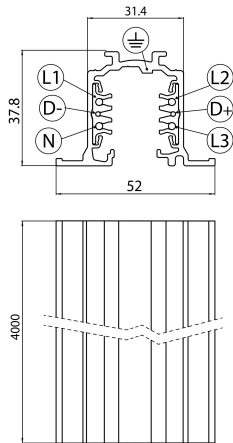

ONETRACK RECESS 4M BLACK CARTON TUBE 9000-4/B-R

Item No: 9200608

SYLVANIA

PROTM

OneTrack Recessed - 3 circuit track + 2 circuit control L1/L2/L3/Neutral/ground 16A/440V + D+/D- 2x1A/50V FELV AC, DALI, DMX, 1-10V etc. compatible, circuits can be controlled individually, aluminum body, suitable for recessed mounting, 4000 x 30.7 x 37.8 mm (L x W x H), black (RAL 9005). Singular carton tube packaging.

Technical Assets

Dimensions (mm)

Photometrics

ONETRACK RECESS 4M BLACK CARTON TUBE 9000-4/B-R

Item No: 9200608

SYLVANIA

General data

Product name	ONETRACK RECESS 4M BLACK CARTON TUBE 9000-4/B-R
Technology	Accessory
Accessory type	Electrical
Type of accessory	Track
Housing	Aluminium
Mount	Ceiling recessed mounting, Wall recessed
General application	Museums & Galleries, Office
ETIM Class	EC000101
Warranty	5 years

Electrical data

Primary Supply/Product voltage - min (V)	220
Primary Supply/Product voltage - max (V)	240
Electrical protection	Class I

Physical data

Housing colour	Black
Nominal Product Length (mm)	4000
Nominal Product Width (mm)	52
Nominal Product Height (mm)	37.8
Weight (kg)	4.55

Packaging

Product EAN number	4012289006082
Packaging single length / height (cm)	406.0
Packaging single width (cm)	6.2
Packaging single depth (cm)	6.2
Units per outer package	1
Packaging outer length / height (cm)	406.0
Packaging outer width (cm)	5.4
Packaging outer depth (cm)	5.4