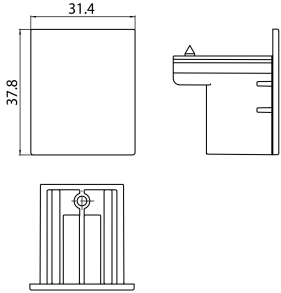

OneTrack End Cap White 9004/w

Item No: 9200701

SYLVANIA

PROTM

CE UK
CA

OneTrack accessory, end cap with locking screw, white.

Technical Assets

Dimensions (mm)

Photometrics

OneTrack End Cap White 9004/w

Item No: 9200701

SYLVANIA

General data

Product name	OneTrack End Cap White 9004/w
Technology	Non - Electrical Device
Accessory type	Electrical
Type of accessory	End cap
Housing	PC Polycarbonate
Mount	Track mounting
General application	Museums & Galleries, Office
ETIM Class	EC002557
Warranty	5 years

Physical data

Housing colour	White
Nominal Product Length (mm)	31.4
Nominal Product Height (mm)	37.8
Weight (kg)	0.008

Packaging

Product EAN number	4012289007010
Packaging single length / height (cm)	3.0
Packaging single width (cm)	12.4
Packaging single depth (cm)	10.2
Units per outer package	100
Packaging outer length / height (cm)	3.2
Packaging outer width (cm)	12.0
Packaging outer depth (cm)	10.2