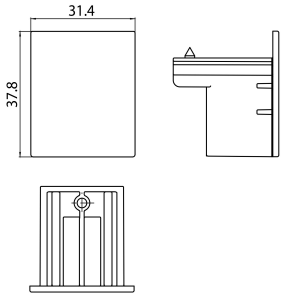

OneTrack End Cap Black 9004/b

Item No: 9200702

SYLVANIA

PROTM

CE UK
CA

OneTrack accessory, End Cap with locking screw, black.

Technical Assets

Dimensions (mm)

Photometrics

OneTrack End Cap Black 9004/b

Item No: 9200702

SYLVANIA

General data

Product name	OneTrack End Cap Black 9004/b
Technology	Non - Electrical Device
Accessory type	Electrical
Type of accessory	End cap
Housing	PC Polycarbonate
Mount	Track mounting
General application	Museums & Galleries, Office
ETIM Class	EC002557
Warranty	5 years

Physical data

Housing colour	Black
Nominal Product Length (mm)	31.4
Nominal Product Height (mm)	37.8
Weight (kg)	0.008

Packaging

Product EAN number	4012289007027
Packaging single length / height (cm)	3.0
Packaging single width (cm)	12.4
Packaging single depth (cm)	10.2
Units per outer package	100
Packaging outer length / height (cm)	3.2
Packaging outer width (cm)	12.0
Packaging outer depth (cm)	10.2