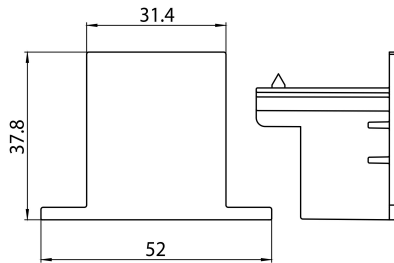

OneTrack Recessed Trim End Cap White 9004-r/w

Item No: 9200703

SYLVANIA

PROTM

CE UK
CA

OneTrack Recessed accessory, end cap with locking screw, white.

Technical Assets

Dimensions (mm)

Photometrics

OneTrack Recessed Trim End Cap White 9004-r/w

Item No: 9200703

SYLVANIA

General data

Product name	OneTrack Recessed Trim End Cap White 9004-r/w
Technology	Non - Electrical Device
Accessory type	Electrical
Type of accessory	End cap
Housing	PC Polycarbonate
Mount	Track mounting
General application	Museums & Galleries, Office
ETIM Class	EC002557
Warranty	5 years

Physical data

Housing colour	White
Nominal Product Length (mm)	52
Nominal Product Width (mm)	31.4
Nominal Product Height (mm)	37.8
Weight (kg)	0.009

Packaging

Product EAN number	4012289007034
Packaging single length / height (cm)	3.0
Packaging single width (cm)	12.4
Packaging single depth (cm)	10.2
Units per outer package	5
Packaging outer length / height (cm)	3.2
Packaging outer width (cm)	12.0
Packaging outer depth (cm)	10.2