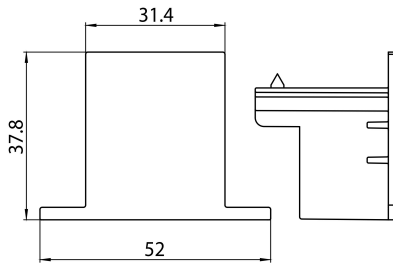

### Dimensions (mm)

## Physical data

Housing colour	Black
Nominal Product Length (mm)	52
Nominal Product Width (mm)	31.4
Nominal Product Height (mm)	37.8
Weight (kg)	0.009

## Packaging

Product EAN number	4012289007041
Packaging single length / height (cm)	3.0
Packaging single width (cm)	12.4
Packaging single depth (cm)	10.2
Units per outer package	5
Packaging outer length / height (cm)	3.2
Packaging outer width (cm)	12.0
Packaging outer depth (cm)	10.2