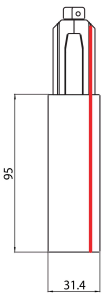

OneTrack 3phase Live End Feed Right Black 9001-4/b

Item No: 9200706

SYLVANIA

PROTM

CE UK
CA

OneTrack 3-phase accessory, live end feed right. Polycarbonate body, copper alloy contacts. Cover for recessed version supplied separately. Black. Please check the polarity diagram on selling sheet.

Technical Assets

Dimensions (mm)

Photometrics

OneTrack 3phase Live End Feed Right Black 9001-4/b

Item No: 9200706

SYLVANIA

General data

Product name	OneTrack 3phase Live End Feed Right Black 9001-4/b
Technology	Non - Electrical Device
Accessory type	Electrical
Type of accessory	End-feed
Mount	Track mounting
General application	Museums & Galleries, Office
ETIM Class	EC002556
Warranty	5 years

Electrical data

Primary Supply/Product voltage - min (V)	220
Primary Supply/Product voltage - max (V)	240
Connectable conductor cross section - Max (mm ²)	2.5

Physical data

Housing colour	Black
Nominal Product Length (mm)	95
Nominal Product Width (mm)	31.4
Weight (kg)	0.101

Packaging

Product EAN number	4012289007065
Packaging single length / height (cm)	10.5
Packaging single width (cm)	3.2
Packaging single depth (cm)	3.2
Units per outer package	50
Packaging outer length / height (cm)	26.5
Packaging outer width (cm)	27.0
Packaging outer depth (cm)	16.5