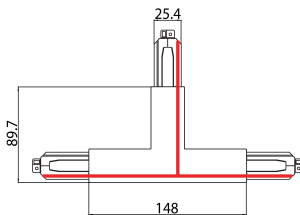

OneTrack T-Feed Connector Out-Right Black 9014/b

Item No: 9200734

SYLVANIA

PROTM

CE UK
CA

OneTrack accessory, T-feed connector out-right, polarity ridge is in the outer side. Polycarbonate body, copper alloy contacts. Cover for recessed version supplied separately. Black. Please check the polarity diagram on selling sheet. Please check the safety sheet to supply the track with this accessory and follow the instructions correctly.

Technical Assets

Dimensions (mm)

Photometrics

OneTrack T-Feed Connector Out-Right Black 9014/b

Item No: 9200734

SYLVANIA

General data

Product name	OneTrack T-Feed Connector Out-Right Black 9014/b
Technology	Non - Electrical Device
Accessory type	Electrical
Type of accessory	Coupler/connector T-shape
Mount	Track mounting
General application	Museums & Galleries, Office
ETIM Class	EC002556
Warranty	5 years

Electrical data

Primary Supply/Product voltage - min (V)	220
Primary Supply/Product voltage - max (V)	240
Connectable conductor cross section - Max (mm ²)	2.5

Physical data

Housing colour	Black
Nominal Product Length (mm)	148
Nominal Product Width (mm)	25.4
Nominal Product Height (mm)	89.7
Weight (kg)	0.29

Packaging

Product EAN number	4012289007348
Packaging single length / height (cm)	30.0
Packaging single width (cm)	16.7
Packaging single depth (cm)	0.32
Units per outer package	1
Packaging outer length / height (cm)	30.0
Packaging outer width (cm)	16.7
Packaging outer depth (cm)	0.32