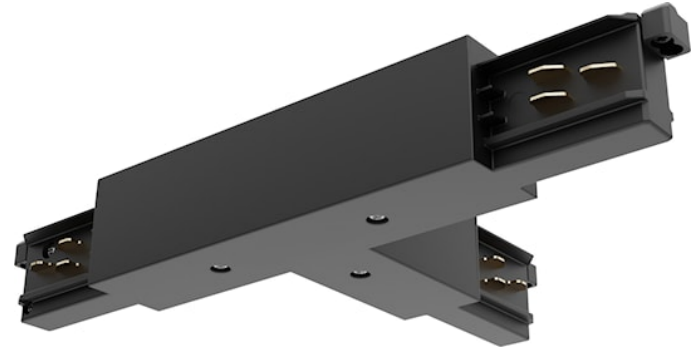

OneTrack T-Feed Connector Out-Right Black 9014/b

Item No: 9200734

SYLVANIA

PROTM

CE UK
CA

OneTrack accessory, T-feed connector out-right, polarity ridge is in the outer side. Polycarbonate body, copper alloy contacts. Cover for recessed version supplied separately. Black. Please check the polarity diagram on selling sheet. Please check the safety sheet to supply the track with this accessory and follow the instructions correctly.

Technical Assets

Dimensions (mm)

Photometrics

OneTrack T-Feed Connector Out-Right Black 9014/b

Item No: 9200734

SYLVANIA

General data

Product name	OneTrack T-Feed Connector Out-Right Black 9014/b
Technology	Non - Electrical Device
Accessory type	Electrical
Type of accessory	Coupler/connector T-shape
Mount	Track mounting
General application	Museums & Galleries, Office
ETIM Class	EC002556
Warranty	5 years

Electrical data

Primary Supply/Product voltage - min (V)	220
Primary Supply/Product voltage - max (V)	240
Connectable conductor cross section - Max (mm ²)	2.5

Physical data

Housing colour	Black
Nominal Product Length (mm)	148
Nominal Product Width (mm)	25.4
Nominal Product Height (mm)	89.7
Weight (kg)	0.29