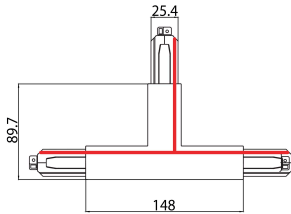

OneTrack T-Feed Connector In-Right Black 9016/b

Item No: 9200738

SYLVANIA

PROTM

CE UK
CA

OneTrack accessory, T-feed connector in-right, polarity ridge is in the inner side. Polycarbonate body, copper alloy contacts. Cover for recessed version supplied separately. Black. Please check the polarity diagram on selling sheet. Please check the safety sheet to supply the track with this accessory and follow the instructions correctly.

Technical Assets

Dimensions (mm)

Photometrics

OneTrack T-Feed Connector In-Right Black 9016/b

Item No: 9200738

SYLVANIA

General data

Product name	OneTrack T-Feed Connector In-Right Black 9016/b
Technology	Non - Electrical Device
Accessory type	Electrical
Type of accessory	Coupler/connector T-shape
Mount	Track mounting
General application	Museums & Galleries, Office
ETIM Class	EC002556
Warranty	5 years

Electrical data

Connectable conductor cross section - Max (mm ²)	2.5
--	-----

Physical data

Housing colour	Black
Nominal Product Length (mm)	148
Nominal Product Width (mm)	25.4
Nominal Product Height (mm)	89.7
Weight (kg)	0.29

Packaging

Product EAN number	4012289007386
Packaging single length / height (cm)	30.0
Packaging single width (cm)	16.7
Packaging single depth (cm)	0.32
Units per outer package	1
Packaging outer length / height (cm)	30.0
Packaging outer width (cm)	16.7
Packaging outer depth (cm)	0.32