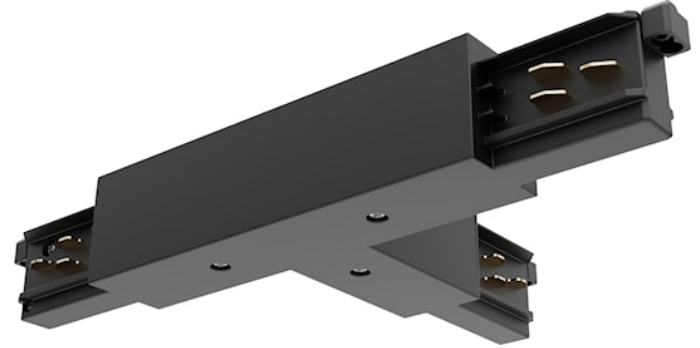

OneTrack T-Feed Connector In-Right Black 9016/b

Item No: 9200738

SYLVANIA

PROTM

CE UK
CA

OneTrack accessory, T-feed connector in-right, polarity ridge is in the inner side. Polycarbonate body, copper alloy contacts. Cover for recessed version supplied separately. Black. Please check the polarity diagram on selling sheet. Please check the safety sheet to supply the track with this accessory and follow the instructions correctly.

Technical Assets

Dimensions (mm)

Photometrics

OneTrack T-Feed Connector In-Right Black 9016/b

Item No: 9200738

SYLVANIA

General data

Product name	OneTrack T-Feed Connector In-Right Black 9016/b
Technology	Non - Electrical Device
Accessory type	Electrical
Type of accessory	Coupler/connector T-shape
Mount	Track mounting
General application	Museums & Galleries, Office
ETIM Class	EC002556
Warranty	5 years

Electrical data

Connectable conductor cross section - Max (mm ²)	2.5
--	-----

Physical data

Housing colour	Black
Nominal Product Length (mm)	148
Nominal Product Width (mm)	25.4
Nominal Product Height (mm)	89.7
Weight (kg)	0.29