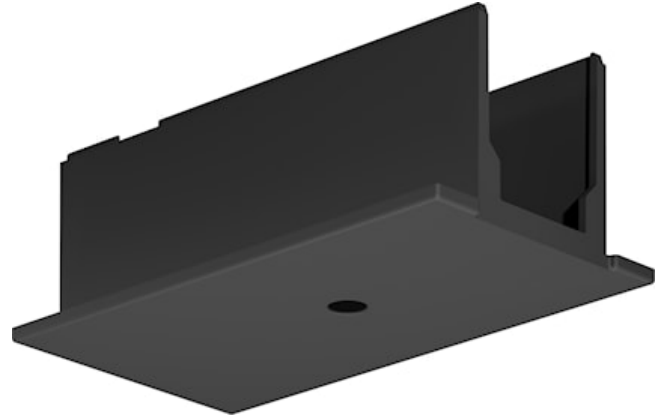

# OneTrack Recess Cover End Feed Black s-9001-r/6-b

Item No: 9200742

**SYLVANIA**

**PRO**<sup>TM</sup>

CE UK  
CA

OneTrack accessory, recessed cover for end feed. Polycarbonate body. Black.

# OneTrack Recess Cover End Feed Black s-9001-r/6-b

Item No: 9200742

**SYLVANIA**

## General data

Product name	OneTrack Recess Cover End Feed Black s-9001-r/6-b
Technology	Non - Electrical Device
Accessory type	Electrical
Type of accessory	Cover
Housing	PC Polycarbonate
Mount	Track mounting
General application	Museums & Galleries, Office
ETIM Class	EC002557
Warranty	5 years

## Physical data

Housing colour	Black
Nominal Product Length (mm)	95
Nominal Product Width (mm)	31.2
Nominal Product Height (mm)	34
Weight (kg)	0.027