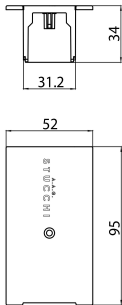

# OneTrack Recess Cover End Feed Black s-9001-r/6-b

Item No: 9200742

**SYLVANIA**

**PRO**<sup>TM</sup>

CE UK  
CA

OneTrack accessory, recessed cover for end feed. Polycarbonate body. Black.

## Technical Assets

Dimensions (mm)

Photometrics

## Physical data

Housing colour	Black
Nominal Product Length (mm)	95
Nominal Product Width (mm)	31.2
Nominal Product Height (mm)	34
Weight (kg)	0.027

## Packaging

Product EAN number	4012289007423
Packaging single length / height (cm)	12.0
Packaging single width (cm)	0.2
Packaging single depth (cm)	15.0
Units per outer package	1
Packaging outer length / height (cm)	12.0
Packaging outer width (cm)	0.2
Packaging outer depth (cm)	15.0