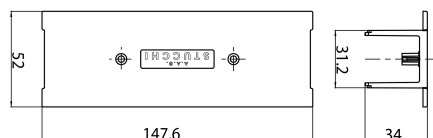

OneTrack Recess Cover Mid Feed White s-9010-r/6-w

Item No: 9200743

SYLVANIA

PROTM

CE UK CA

OneTrack accessory, recessed cover for middle feed connector. Polycarbonate body. White.

Technical Assets

Dimensions (mm)

Photometrics

General data

Product name	OneTrack Recess Cover Mid Feed White s-9010-r/6-w
Technology	Non - Electrical Device
Accessory type	Electrical
Type of accessory	Cover
Housing	PC Polycarbonate
Mount	Track mounting
General application	Museums & Galleries, Office
ETIM Class	EC002557
Warranty	5 years

Physical data

Housing colour	White
Nominal Product Length (mm)	147.6
Nominal Product Width (mm)	52
Nominal Product Height (mm)	34
Weight (kg)	0.039

OneTrack Recess Cover Mid Feed White s-9010-r/6-w

Item No: 9200743

SYLVANIA

Packaging

Product EAN number	4012289007430
Packaging single length / height (cm)	12.0
Packaging single width (cm)	0.2
Packaging single depth (cm)	15.0
Units per outer package	1
Packaging outer length / height (cm)	12.0
Packaging outer width (cm)	0.2
Packaging outer depth (cm)	15.0