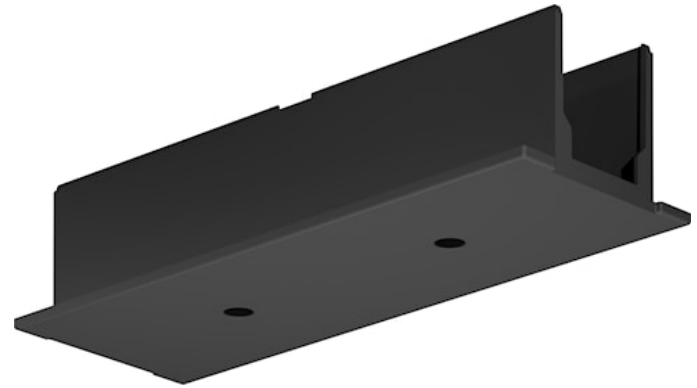

OneTrack Recess Cover Mid Feed Black s-9010-r/6-b

Item No: 9200744

SYLVANIA

PROTM

CE UK
CA

OneTrack accessory, recessed cover for middle feed connector. Polycarbonate body. Black.

Technical Assets

Dimensions (mm)

Photometrics

General data

Product name	OneTrack Recess Cover Mid Feed Black s-9010-r/6-b
Technology	Non - Electrical Device
Accessory type	Electrical
Type of accessory	Cover
Housing	PC Polycarbonate
Mount	Track mounting
General application	Museums & Galleries, Office
ETIM Class	EC002557
Warranty	5 years

Physical data

Housing colour	Black
Nominal Product Length (mm)	147.6
Nominal Product Width (mm)	52
Nominal Product Height (mm)	34
Weight (kg)	0.039

OneTrack Recess Cover Mid Feed Black s-9010-r/6-b

Item No: 9200744

SYLVANIA

Packaging

Product EAN number	4012289007447
Packaging single length / height (cm)	12.0
Packaging single width (cm)	0.2
Packaging single depth (cm)	15.0
Units per outer package	1
Packaging outer length / height (cm)	12.0
Packaging outer width (cm)	0.2
Packaging outer depth (cm)	15.0