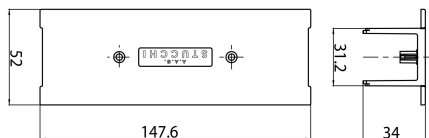

OneTrack Recess Cover Mid Feed Black s-9010-r/6-b

Item No: 9200744

SYLVANIA

PROTM

CE UK
CA

OneTrack accessory, recessed cover for middle feed connector. Polycarbonate body. Black.

Technical Assets

Dimensions (mm)

Photometrics

General data

Product name	OneTrack Recess Cover Mid Feed Black s-9010-r/6-b
Technology	Non - Electrical Device
Accessory type	Electrical
Type of accessory	Cover
Housing	PC Polycarbonate
Mount	Track mounting
General application	Museums & Galleries, Office
ETIM Class	EC002557
Warranty	5 years

Physical data

Housing colour	Black
Nominal Product Length (mm)	147.6
Nominal Product Width (mm)	52
Nominal Product Height (mm)	34
Weight (kg)	0.039

OneTrack Recess Cover Mid Feed Black s-9010-r/6-b

Item No: 9200744

SYLVANIA

Packaging

Product EAN number	4012289007447
Packaging single length / height (cm)	12.0
Packaging single width (cm)	0.2
Packaging single depth (cm)	15.0
Units per outer package	1
Packaging outer length / height (cm)	12.0
Packaging outer width (cm)	0.2
Packaging outer depth (cm)	15.0