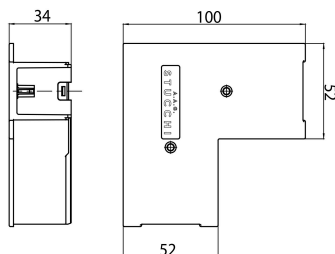

# OneTrack Recessed Cover L-Feed White s-9011-r/6-w

Item No: 9200745

**SYLVANIA**

**PRO**<sup>TM</sup>

CE UK CA

OneTrack accessory, recessed cover for L- feed connector. Polycarbonate body. White.

### Dimensions (mm)

### Physical data

Housing colour	White
Nominal Product Length (mm)	100
Nominal Product Width (mm)	100
Nominal Product Height (mm)	34
Weight (kg)	0.039

## Packaging

Product EAN number	4012289007454
Packaging single length / height (cm)	14.0
Packaging single width (cm)	0.2
Packaging single depth (cm)	15.0
Units per outer package	1
Packaging outer length / height (cm)	14.0
Packaging outer width (cm)	0.2
Packaging outer depth (cm)	15.0