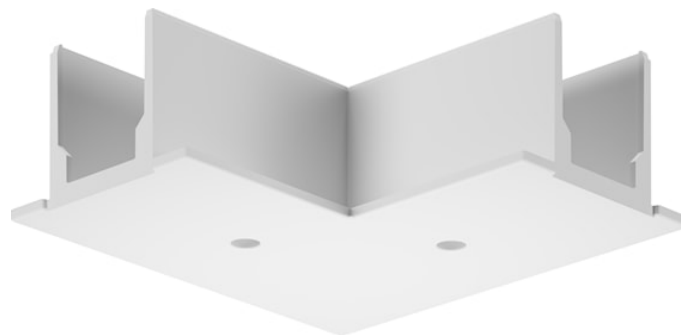

# OneTrack Recessed Cover L-Feed White s-9011-r/6-w

Item No: 9200745

**SYLVANIA**

**PRO**<sup>TM</sup>

CE UK CA

OneTrack accessory, recessed cover for L- feed connector. Polycarbonate body. White.

### Dimensions (mm)

### General data

Product name	OneTrack Recessed Cover L-Feed White s-9011-r/6-w
Technology	Non - Electrical Device
Accessory type	Electrical
Type of accessory	Cover
Housing	PC Polycarbonate
Mount	Track mounting
General application	Museums & Galleries, Office
ETIM Class	EC002557
Warranty	5 years