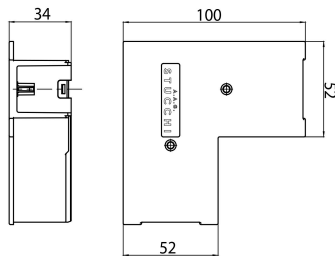

OneTrack Recessed Cover L-Feed Black s-9011-r/6-b

Item No: 9200746

SYLVANIA

PROTM

CE UK CA

OneTrack accessory, recessed cover for L- feed connector. Polycarbonate body. Black.

Technical Assets

Dimensions (mm)

Photometrics

General data

Product name	OneTrack Recessed Cover L-Feed Black s-9011-r/6-b
Technology	Non - Electrical Device
Accessory type	Electrical
Type of accessory	Cover
Housing	PC Polycarbonate
Mount	Track mounting
General application	Museums & Galleries, Office
ETIM Class	EC002557
Warranty	5 years

Physical data

Housing colour	Black
Nominal Product Length (mm)	100
Nominal Product Width (mm)	100
Nominal Product Height (mm)	34
Weight (kg)	0.039

OneTrack Recessed Cover L-Feed Black s-9011-r/6-b

Item No: 9200746

SYLVANIA

Packaging

Product EAN number	4012289007461
Packaging single length / height (cm)	14.0
Packaging single width (cm)	0.2
Packaging single depth (cm)	15.0
Units per outer package	1
Packaging outer length / height (cm)	14.0
Packaging outer width (cm)	0.2
Packaging outer depth (cm)	15.0