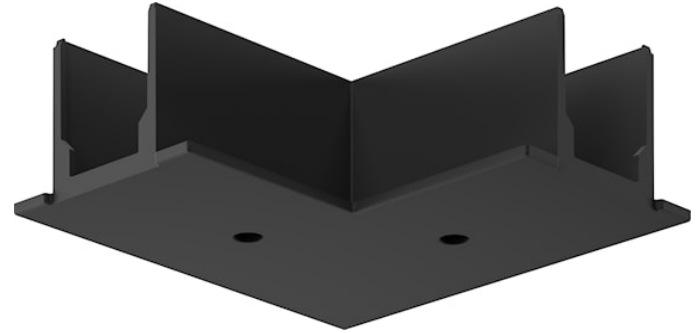

OneTrack Recessed Cover L-Feed Black s-9011-r/6-b

Item No: 9200746

SYLVANIA

PROTM

CE UK CA

OneTrack accessory, recessed cover for L- feed connector. Polycarbonate body. Black.

Technical Assets

Dimensions (mm)

Photometrics

General data

Product name	OneTrack Recessed Cover L-Feed Black s-9011-r/6-b
Technology	Non - Electrical Device
Accessory type	Electrical
Type of accessory	Cover
Housing	PC Polycarbonate
Mount	Track mounting
General application	Museums & Galleries, Office
ETIM Class	EC002557
Warranty	5 years

Physical data

Housing colour	Black
Nominal Product Length (mm)	100
Nominal Product Width (mm)	100
Nominal Product Height (mm)	34
Weight (kg)	0.039

OneTrack Recessed Cover L-Feed Black s-9011-r/6-b

Item No: 9200746

SYLVANIA

Packaging

Product EAN number	4012289007461
Packaging single length / height (cm)	14.0
Packaging single width (cm)	0.2
Packaging single depth (cm)	15.0
Units per outer package	1
Packaging outer length / height (cm)	14.0
Packaging outer width (cm)	0.2
Packaging outer depth (cm)	15.0