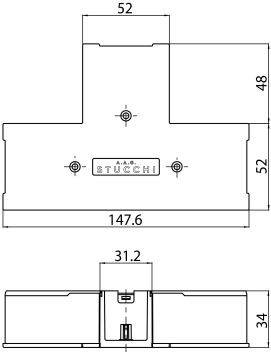

OneTrack Recessed Cover T-Feed Black s-9013-r/6-b

Item No: 9200748

OneTrack accessory, recessed cover for T- feed connector. Polycarbonate body. Black.

Technical Assets

Dimensions (mm)

Photometrics

OneTrack Recessed Cover T-Feed Black s-9013-r/6-b

Item No: 9200748

SYLVANIA

General data

Product name	OneTrack Recessed Cover T-Feed Black s-9013-r/6-b
Technology	Non - Electrical Device
Accessory type	Electrical
Type of accessory	Cover
Housing	PC Polycarbonate
Mount	Track mounting
General application	Museums & Galleries, Office
ETIM Class	EC002557
Warranty	5 years

Physical data

Housing colour	Black
Nominal Product Length (mm)	147.6
Nominal Product Width (mm)	100
Nominal Product Height (mm)	34
Weight (kg)	0.05

Packaging

Product EAN number	4012289007485
Packaging single length / height (cm)	14.0
Packaging single width (cm)	0.2
Packaging single depth (cm)	15.0
Units per outer package	1
Packaging outer length / height (cm)	14.0
Packaging outer width (cm)	0.2
Packaging outer depth (cm)	15.0