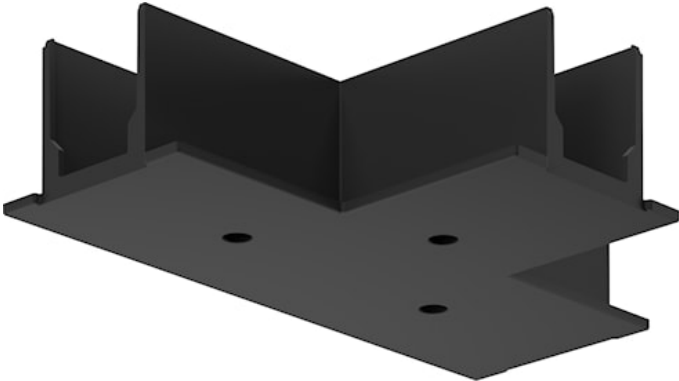

OneTrack Recessed Cover T-Feed Black s-9013-r/6-b

Item No: 9200748

OneTrack accessory, recessed cover for T- feed connector. Polycarbonate body. Black.

Technical Assets

Dimensions (mm)

Photometrics

OneTrack Recessed Cover T-Feed Black s-9013-r/6-b

Item No: 9200748

SYLVANIA

General data

Product name	OneTrack Recessed Cover T-Feed Black s-9013-r/6-b
Technology	Non - Electrical Device
Accessory type	Electrical
Type of accessory	Cover
Housing	PC Polycarbonate
Mount	Track mounting
General application	Museums & Galleries, Office
ETIM Class	EC002557
Warranty	5 years

Physical data

Housing colour	Black
Nominal Product Length (mm)	147.6
Nominal Product Width (mm)	100
Nominal Product Height (mm)	34
Weight (kg)	0.05

Packaging

Product EAN number	4012289007485
Packaging single length / height (cm)	14.0
Packaging single width (cm)	0.2
Packaging single depth (cm)	15.0
Units per outer package	1
Packaging outer length / height (cm)	14.0
Packaging outer width (cm)	0.2
Packaging outer depth (cm)	15.0