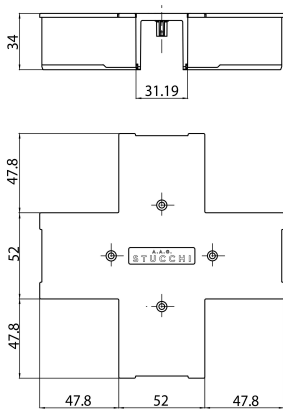

OneTrack Recessed Cover X-Feed Black s-9017-r/6-b

Item No: 9200750

SYLVANIA

PROTM

CE UK
CA

OneTrack accessory, recessed cover for X- feed connector. Polycarbonate body. Black.

Technical Assets

Dimensions (mm)

Photometrics

OneTrack Recessed Cover X-Feed Black s-9017-r/6-b

Item No: 9200750

SYLVANIA

General data

Product name	OneTrack Recessed Cover X-Feed Black s-9017-r/6-b
Technology	Non - Electrical Device
Accessory type	Electrical
Type of accessory	Cover
Housing	PC Polycarbonate
Mount	Track mounting
General application	Museums & Galleries, Office
ETIM Class	EC002557
Warranty	5 years

Physical data

Housing colour	Black
Nominal Product Length (mm)	147.6
Nominal Product Width (mm)	147.6
Nominal Product Height (mm)	34
Weight (kg)	0.063

Packaging

Product EAN number	4012289007508
Packaging single length / height (cm)	14.0
Packaging single width (cm)	0.2
Packaging single depth (cm)	15.0
Units per outer package	1
Packaging outer length / height (cm)	14.0
Packaging outer width (cm)	0.2
Packaging outer depth (cm)	15.0