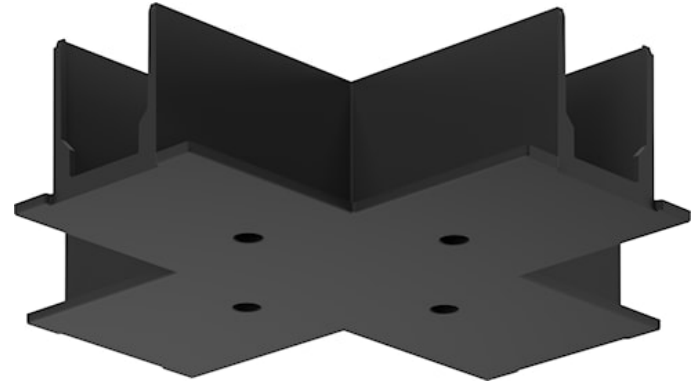

OneTrack Recessed Cover X-Feed Black s-9017-r/6-b

Item No: 9200750

SYLVANIA

PROTM

CE UK
CA

OneTrack accessory, recessed cover for X- feed connector. Polycarbonate body. Black.

Technical Assets

Dimensions (mm)

Photometrics

OneTrack Recessed Cover X-Feed Black s-9017-r/6-b

Item No: 9200750

SYLVANIA

General data

Product name	OneTrack Recessed Cover X-Feed Black s-9017-r/6-b
Technology	Non - Electrical Device
Accessory type	Electrical
Type of accessory	Cover
Housing	PC Polycarbonate
Mount	Track mounting
General application	Museums & Galleries, Office
ETIM Class	EC002557
Warranty	5 years

Physical data

Housing colour	Black
Nominal Product Length (mm)	147.6
Nominal Product Width (mm)	147.6
Nominal Product Height (mm)	34
Weight (kg)	0.063

Packaging

Product EAN number	4012289007508
Packaging single length / height (cm)	14.0
Packaging single width (cm)	0.2
Packaging single depth (cm)	15.0
Units per outer package	1
Packaging outer length / height (cm)	14.0
Packaging outer width (cm)	0.2
Packaging outer depth (cm)	15.0