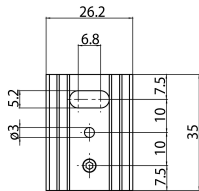

Technical Assets

Dimensions (mm)

Photometrics

OneTrack SP Suspension Bracket Wht s-9000/312-sv-w

Item No: 9200760

SYLVANIA

General data

Product name	OneTrack SP Suspension Bracket Wht s-9000/312-sv-w
Technology	Non - Electrical Device
Accessory type	Mounting
Type of accessory	Pendant bracket
Housing	Aluminium
Mount	Suspended
General application	Museums & Galleries, Office
ETIM Class	EC002557
Warranty	5 years

Physical data

Housing colour	White
Nominal Product Length (mm)	35
Nominal Product Width (mm)	26.2
Nominal Product Height (mm)	10.5
Weight (kg)	0.01

Packaging

Product EAN number	4012289007607
Packaging single length / height (cm)	3.5
Packaging single width (cm)	1.0
Packaging single depth (cm)	2.7
Units per outer package	100
Packaging outer length / height (cm)	20.8
Packaging outer width (cm)	10.7
Packaging outer depth (cm)	10.5