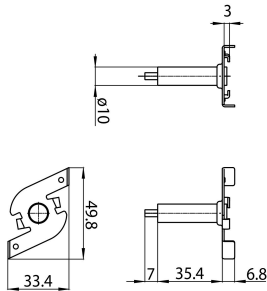

# OneTrack Fixing Clamp+Gripper Black s-9000/114-t-b

Item No: 9200763

**SYLVANIA**

**PRO**<sup>TM</sup>

CE UK  
CA

OneTrack accessory, fast fixing clamp with gripper. Black.

### Dimensions (mm)

### Physical data

Housing colour	Black
Nominal Product Length (mm)	49.8
Nominal Product Width (mm)	33.4
Nominal Product Height (mm)	49.2
Weight (kg)	0.014

## Packaging

Product EAN number	4012289007638
Packaging single length / height (cm)	3.9
Packaging single width (cm)	3.0
Packaging single depth (cm)	2.53
Units per outer package	100
Packaging outer length / height (cm)	17.0
Packaging outer width (cm)	22.0
Packaging outer depth (cm)	8.0