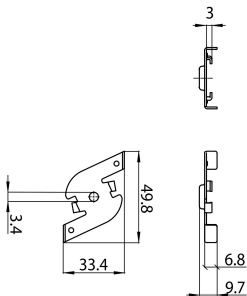

### Dimensions (mm)

### Physical data

Housing colour	Black
Nominal Product Length (mm)	49.8
Nominal Product Width (mm)	33.4
Nominal Product Height (mm)	9.7
Weight (kg)	0.014

## Packaging

Product EAN number	4012289007652
Packaging single length / height (cm)	8.0
Packaging single width (cm)	4.0
Packaging single depth (cm)	5.3
Units per outer package	100
Packaging outer length / height (cm)	20.5
Packaging outer width (cm)	11.0
Packaging outer depth (cm)	9.5