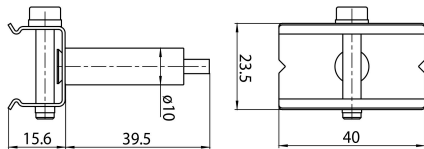

Dimensions (mm)

Photometrics

General data

Product name	OneTrack Clamp+Automatic Gripper Alu s-9000/116
Technology	Non - Electrical Device
Accessory type	Mounting
Type of accessory	Fixing clamp / bracket
Housing	Steel, Metal/plastic
Mount	Suspended
General application	Museums & Galleries, Office
ETIM Class	EC002557
Warranty	5 years

Physical data

Housing colour	Silver
Nominal Product Length (mm)	40
Nominal Product Width (mm)	23.5
Nominal Product Height (mm)	55.1
Weight (kg)	0.024

OneTrack Clamp+Automatic Gripper Alu s-9000/116

Item No: 9200766

SYLVANIA

Packaging

Product EAN number	4012289007669
Packaging single length / height (cm)	8.0
Packaging single width (cm)	4.0
Packaging single depth (cm)	5.3
Units per outer package	100
Packaging outer length / height (cm)	25.0
Packaging outer width (cm)	16.5
Packaging outer depth (cm)	12.5