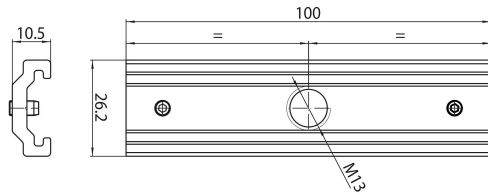

# OneTrack Medium M13 Bracket White s-9000/322-M13w

Item No: 9200800

**SYLVANIA**

OneTrack accessory, M13 threaded medium bracket for junction, in aluminum. White.

### Dimensions (mm)

### Physical data

Housing colour	White
Nominal Product Length (mm)	100
Nominal Product Width (mm)	26.2
Nominal Product Height (mm)	10.5
Weight (kg)	0.037

## Packaging

Product EAN number	4012289008000
Packaging single length / height (cm)	3.9
Packaging single width (cm)	3.0
Packaging single depth (cm)	2.53
Units per outer package	1
Packaging outer length / height (cm)	3.9
Packaging outer width (cm)	3.0
Packaging outer depth (cm)	2.53