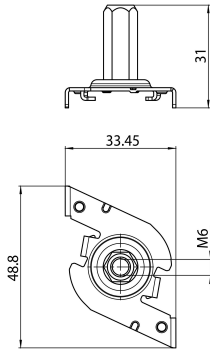

OneTrack M6 Fixing Clamp+Gripper Wht s-9000/1 18w

Item No: 9200802

SYLVANIA

PROTM

CE UK
CA

OneTrack accessory, fast fixing clamp with M6 threaded gripper. White.

Technical Assets

Dimensions (mm)

Photometrics

OneTrack M6 Fixing Clamp+Gripper Wht s-9000/118w

Item No: 9200802

SYLVANIA

General data

Product name	OneTrack M6 Fixing Clamp+Gripper Wht s-9000/118w
Technology	Non - Electrical Device
Accessory type	Mounting
Type of accessory	Fixing clamp / bracket
Housing	Steel
Mount	Suspended
General application	Museums & Galleries, Office
ETIM Class	EC002557
Warranty	5 years

Physical data

Housing colour	White
Nominal Product Length (mm)	48.8
Nominal Product Width (mm)	33.5
Nominal Product Height (mm)	31
Weight (kg)	0.014

Packaging

Product EAN number	4012289008024
Packaging single length / height (cm)	3.9
Packaging single width (cm)	3.0
Packaging single depth (cm)	4.0
Units per outer package	1
Packaging outer length / height (cm)	3.9
Packaging outer width (cm)	3.0
Packaging outer depth (cm)	4.0