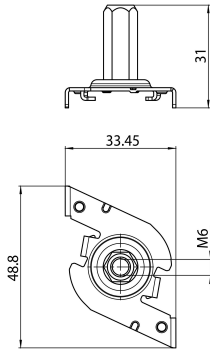

OneTrack M6 Fixing Clamp+Gripper Blk s-9000/118b

Item No: 9200803

SYLVANIA

PROTM

CE UK
CA

OneTrack accessory, fast fixing clamp with M6 threaded gripper. Black.

Technical Assets

Dimensions (mm)

Photometrics

OneTrack M6 Fixing Clamp+Gripper Blk s-9000/118b

Item No: 9200803

SYLVANIA

General data

Product name	OneTrack M6 Fixing Clamp+Gripper Blk s-9000/118b
Technology	Non - Electrical Device
Accessory type	Mounting
Type of accessory	Fixing clamp / bracket
Housing	Steel
Mount	Suspended
General application	Museums & Galleries, Office
ETIM Class	EC002557
Warranty	5 years

Physical data

Housing colour	Black
Nominal Product Length (mm)	48.8
Nominal Product Width (mm)	33.5
Nominal Product Height (mm)	31
Weight (kg)	0.014

Packaging

Product EAN number	4012289008031
Packaging single length / height (cm)	3.9
Packaging single width (cm)	3.0
Packaging single depth (cm)	4.0
Units per outer package	1
Packaging outer length / height (cm)	3.9
Packaging outer width (cm)	3.0
Packaging outer depth (cm)	4.0