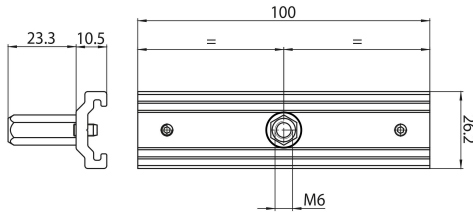

OneTrack M6 Medium Pen Bracket White s-9000/322-M6w

Item No: 9200806

SYLVANIA

OneTrack accessory, medium bracket with M6 gripper for suspensions, in aluminum. White.

Technical Assets

Dimensions (mm)

Photometrics

General data

Product name	OneTrack M6 Medium Pen Bracket White s-9000/322-M6w
Technology	Non - Electrical Device
Accessory type	Mounting
Type of accessory	Fixing clamp / bracket
Housing	Aluminium
Mount	Suspended
General application	Museums & Galleries, Office
ETIM Class	EC002557
Warranty	5 years

Physical data

Housing colour	White
Nominal Product Length (mm)	100
Nominal Product Width (mm)	26.2
Nominal Product Height (mm)	33.8
Weight (kg)	0.044

OneTrack M6 Medium Pen Bracket White s-9000/322-M6w

Item No: 9200806

SYLVANIA

Packaging

Product EAN number	4012289008062
Packaging single length / height (cm)	5.0
Packaging single width (cm)	3.2
Packaging single depth (cm)	3.5
Units per outer package	1
Packaging outer length / height (cm)	5.0
Packaging outer width (cm)	3.2
Packaging outer depth (cm)	3.5