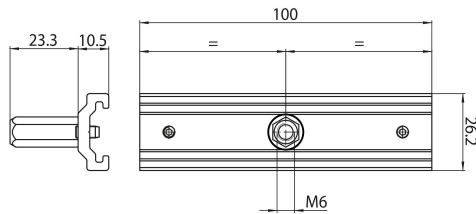

OneTrack M6 Medium Pen Bracket Black s-9000/322-M6-b

Item No: 9200807

SYLVANIA

OneTrack accessory, medium bracket with M6 gripper for suspensions, in aluminum. Black.

Technical Assets

Dimensions (mm)

Photometrics

General data

Product name	OneTrack M6 Medium Pen Bracket Black s-9000/322-M6-b
Technology	Non - Electrical Device
Accessory type	Mounting
Type of accessory	Fixing clamp / bracket
Housing	Aluminium
Mount	Suspended
General application	Museums & Galleries, Office
ETIM Class	EC002557
Warranty	5 years

Physical data

Housing colour	Black
Nominal Product Length (mm)	100
Nominal Product Width (mm)	26.2
Nominal Product Height (mm)	33.8
Weight (kg)	0.044

OneTrack M6 Medium Pen Bracket Black s-9000/322-M6-b

Item No: 9200807

SYLVANIA

Packaging

Product EAN number	4012289008079
Packaging single length / height (cm)	5.0
Packaging single width (cm)	3.2
Packaging single depth (cm)	3.5
Units per outer package	1
Packaging outer length / height (cm)	5.0
Packaging outer width (cm)	3.2
Packaging outer depth (cm)	3.5