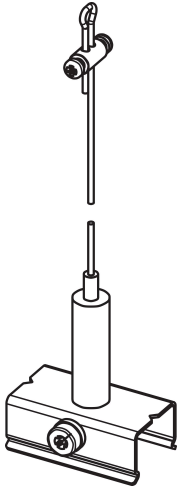

OneTrack 1,5m Suspension Kit1 9000-kit1-1,5

Item No: 9200825

SYLVANIA

PROTM

CE UK
CA

OneTrack accessory, complete suspension kit including: screw gripper, steel cable (diameter 1.5mm-length 1.5m), clamp with automatic gripper. KIT1.

Technical Assets

Dimensions (mm)

Photometrics

OneTrack 1,5m Suspension Kit1 9000-kit1-1,5

Item No: 9200825

SYLVANIA

General data

Product name	OneTrack 1,5m Suspension Kit1 9000-kit1-1,5
Technology	Non - Electrical Device
Accessory type	Mounting
Type of accessory	Suspension kit
Housing	Stainless steel, Aluminium, Metal/plastic
Mount	Suspended
General application	Museums & Galleries, Office
ETIM Class	EC002557
Warranty	5 years

Physical data

Housing colour	Silver
Nominal Product Length (mm)	1500
Weight (kg)	0.055

Packaging

Product EAN number	4012289008253
Packaging single length / height (cm)	20.0
Packaging single width (cm)	17.5
Packaging single depth (cm)	2.0
Units per outer package	1
Packaging outer length / height (cm)	20.0
Packaging outer width (cm)	17.5
Packaging outer depth (cm)	2.0