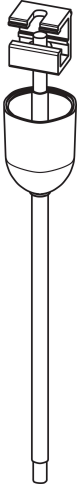

OneTrack Set3 - 1m M6 Bar + White Cup s-9000-p3-w

Item No: 9200872

SYLVANIA

OneTrack accessory, complete suspension set including: ceiling bracket, M6 nut, plastic cup in white colour, M6 threaded bar (length 1m). SET 3.

Technical Assets

Dimensions (mm)

Photometrics

OneTrack Set3 - 1m M6 Bar + White Cup s-9000-p3-w

Item No: 9200872

SYLVANIA

General data

Product name	OneTrack Set3 - 1m M6 Bar + White Cup s-9000-p3-w
Technology	Non - Electrical Device
Accessory type	Mounting
Type of accessory	Installation set
Housing	Stainless steel, Aluminium, Metal/plastic
Mount	Suspended
General application	Museums & Galleries, Office
ETIM Class	EC002557
Warranty	5 years

Physical data

Housing colour	White
Nominal Product Length (mm)	1000
Weight (kg)	0.21

Packaging

Product EAN number	4012289008727
Packaging single length / height (cm)	103.0
Packaging single width (cm)	11.4
Packaging single depth (cm)	11.4
Units per outer package	5
Packaging outer length / height (cm)	103.0
Packaging outer width (cm)	11.4
Packaging outer depth (cm)	11.4