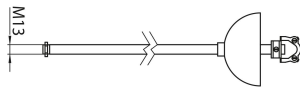

OneTrack Set5-1,2m M13 Stem+Cup White s-9000-p5-w

Item No: 9200875

SYLVANIA

OneTrack accessory, complete suspension set including: ceiling hook, M13 threaded stem with counter-nut, and metal cup. White. SET 5.

Technical Assets

Dimensions (mm)

Photometrics

General data

Product name	OneTrack Set5-1,2m M13 Stem+Cup White s- 9000-p5-w
Technology	Non - Electrical Device
Accessory type	Mounting
Type of accessory	Installation set
Housing	Stainless steel, Aluminium, Metal/plastic
Mount	Suspended
General application	Museums & Galleries, Office
ETIM Class	EC002557
Warranty	5 years

Physical data

Housing colour	Silver
Nominal Product Length (mm)	1200
Nominal Product Diameter (mm)	100
Weight (kg)	1.42

OneTrack Set5-1,2m M13 Stem+Cup White s-9000-p5-w

Item No: 9200875

SYLVANIA

Packaging

Product EAN number	4012289008758
Packaging single length / height (cm)	103.0
Packaging single width (cm)	11.4
Packaging single depth (cm)	11.4
Units per outer package	1
Packaging outer length / height (cm)	103.0
Packaging outer width (cm)	11.4
Packaging outer depth (cm)	11.4