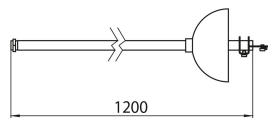

OneTrack Set5-1,2m M13 Stem+Cup White s-9000-p5-w

Item No: 9200875

SYLVANIA

OneTrack accessory, complete suspension set including: ceiling hook, M13 threaded stem with counter-nut, and metal cup. White. SET 5.

Technical Assets

Dimensions (mm)

Photometrics

General data

Product name	OneTrack Set5-1,2m M13 Stem+Cup White s- 9000-p5-w
Technology	Non - Electrical Device
Accessory type	Mounting
Type of accessory	Installation set
Housing	Stainless steel, Aluminium, Metal/plastic
Mount	Suspended
General application	Museums & Galleries, Office
ETIM Class	EC002557
Warranty	5 years

Physical data

Housing colour	Silver
Nominal Product Length (mm)	1200
Nominal Product Diameter (mm)	100
Weight (kg)	1.42

OneTrack Set5-1,2m M13 Stem+Cup White s-9000-p5-w

Item No: 9200875

SYLVANIA

Packaging

Product EAN number	4012289008758
Packaging single length / height (cm)	103.0
Packaging single width (cm)	11.4
Packaging single depth (cm)	11.4
Units per outer package	1
Packaging outer length / height (cm)	103.0
Packaging outer width (cm)	11.4
Packaging outer depth (cm)	11.4