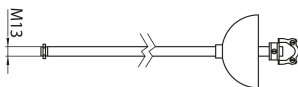

OneTrack Set5-1,2m M13 Stem+Cup Black s-9000-p5-b

Item No: 9200876

SYLVANIA

OneTrack accessory, complete suspension set including: ceiling hook, M13 threaded stem with counter-nut, and metal cup. White. SET 5.

Technical Assets

Dimensions (mm)

Photometrics

General data

Product name	OneTrack Set5-1,2m M13 Stem+Cup Black s- 9000-p5-b
Technology	Non - Electrical Device
Accessory type	Mounting
Type of accessory	Installation set
Housing	Stainless steel, Aluminium, Metal/plastic
Mount	Suspended
General application	Museums & Galleries, Office
ETIM Class	EC002557
Warranty	5 years

Physical data

Housing colour	Silver
Nominal Product Length (mm)	1200
Nominal Product Diameter (mm)	100
Weight (kg)	1.42

OneTrack Set5-1,2m M13 Stem+Cup Black s-9000-p5-b

Item No: 9200876

SYLVANIA

Packaging

Product EAN number	4012289008765
Packaging single length / height (cm)	123.0
Packaging single width (cm)	11.4
Packaging single depth (cm)	11.4
Units per outer package	1
Packaging outer length / height (cm)	123.0
Packaging outer width (cm)	11.4
Packaging outer depth (cm)	11.4