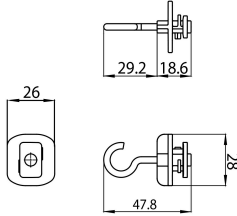

OneTrack Suspension Hook White s-9000/h-w

Item No: 9200891

SYLVANIA

OneTrack accessory, suspension hook, Polyamide body, zinc plated steel hook. White. Max. load: 50N

Technical Assets

Dimensions (mm)

Photometrics

General data

| | |
|---------------------|---|
| Product name | OneTrack Suspension Hook White s-9000/h-w |
| Technology | Non - Electrical Device |
| Accessory type | Mounting |
| Type of accessory | Hook |
| Housing | Polymer, Steel |
| Mount | Track mounting |
| General application | Museums & Galleries, Office |
| ETIM Class | EC002557 |
| Warranty | 5 years |

Physical data

| | |
|-----------------------------|-------|
| Housing colour | White |
| Nominal Product Length (mm) | 28 |
| Nominal Product Width (mm) | 26 |
| Nominal Product Height (mm) | 47.8 |
| Weight (kg) | 0.007 |

OneTrack Suspension Hook White s-9000/h-w

Item No: 9200891

SYLVANIA

Packaging

| | |
|---------------------------------------|---------------|
| Product EAN number | 4012289008918 |
| Packaging single length / height (cm) | 2.0 |
| Packaging single width (cm) | 3.0 |
| Packaging single depth (cm) | 3.4 |
| Units per outer package | 1 |
| Packaging outer length / height (cm) | 2.0 |
| Packaging outer width (cm) | 3.0 |
| Packaging outer depth (cm) | 3.4 |